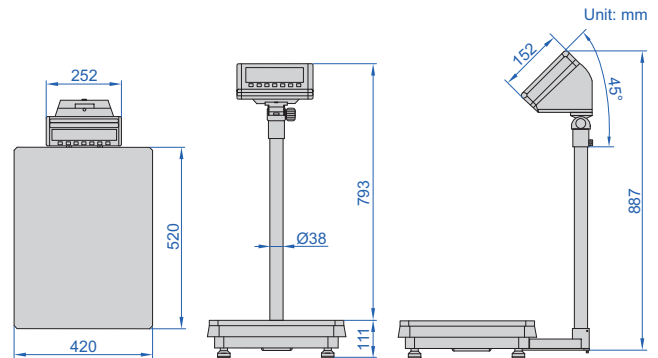

PLATFORM SCALES

DATA
OUTPUT

CAN BE
CUSTOMIZED

37

8501-AL150

printer (optional)

- LCD large screen display with LED backlight
- Weighing, overweight alarm, counting, keyboard lock, accumulating, auto zero and animal scale
- Unit: kg, g, lb, oz

SPECIFICATION

Code	8501-AL60	8501-AL150	8501-AL300
Maximum weighing	60kg	150kg	300kg
Minimum weighing	100g	200g	400g
Resolution (d)	5g	10g	20g
Accuracy	±10g	±20g	±30g
Operation temperature	-10~40°C		
Material	platform: stainless steel, base: die-cast aluminum		
Dimension of platform	420×520mm		
Power supply	rechargeable lead acid battery (6V/4Ah)		
Output	RS232		
Weight	18.3kg		